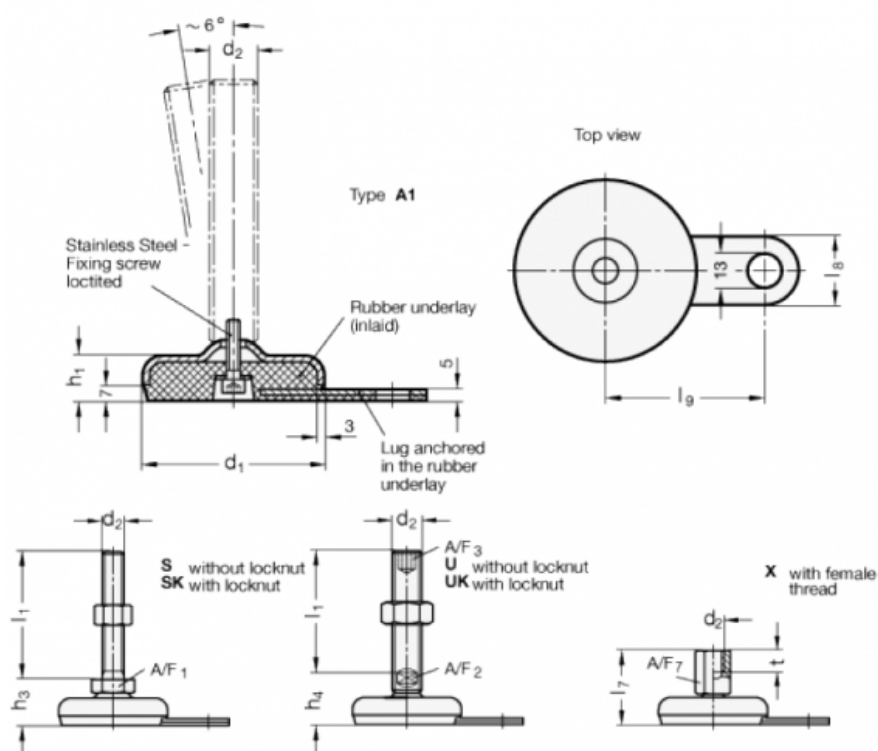

Article number: 203280M1280A1SK

Description: E+G levelling foot
GN 32-80-M12-80-A1-SK

Note: SK With nut, External hexagon at the bottom

Measures

A/F1	= 17
d1	= 80
d2	= M12
h1	= 20
h3	= 28
l1	= 80
l8	= 30
l9	= 70